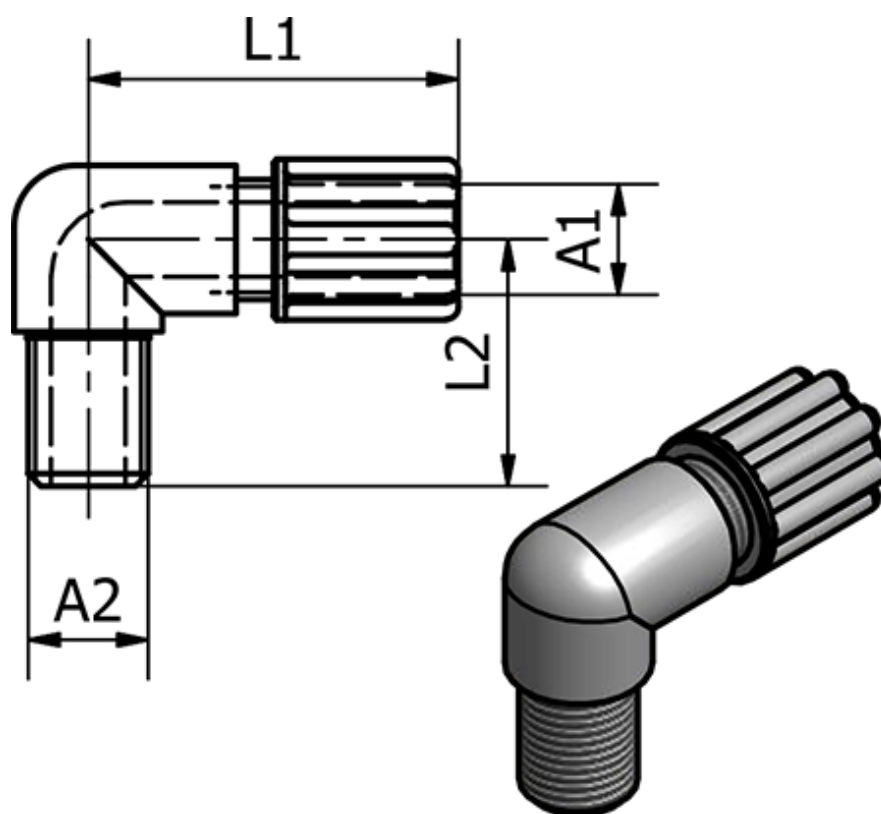

Article number: 58614053

Description: Push-on 140.53, Ø8/10 - G 1/8"  
Angle

## Measures

Ext. Hose Diameter A1	= 8/10
L1	= 35
L2	= 26
Thread A2	= G 1/8"